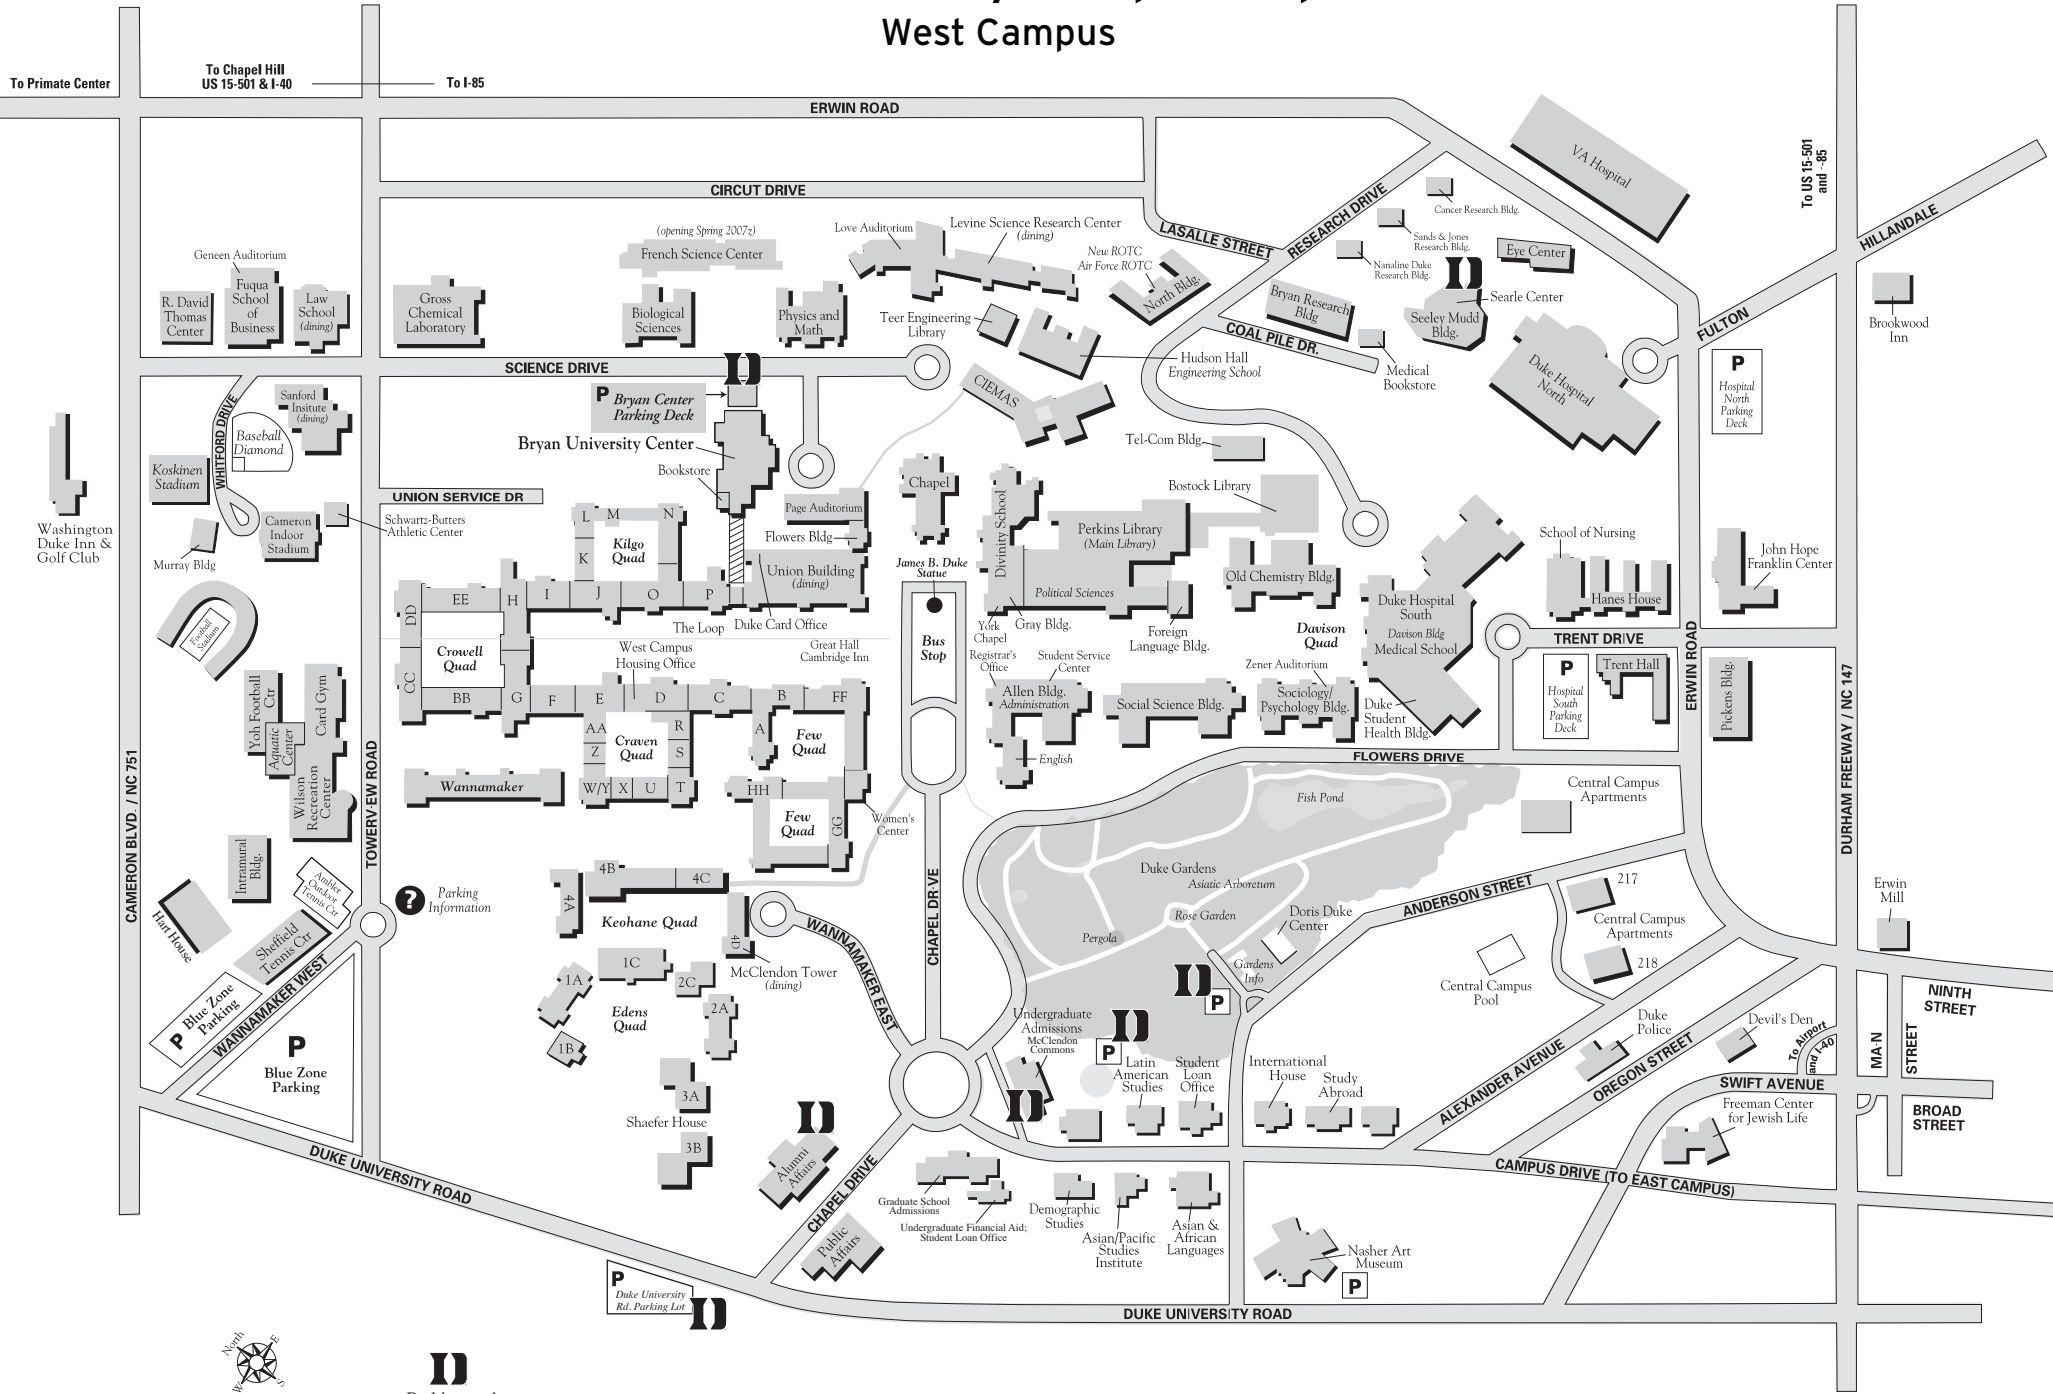

Duke University Campus Maps

West Campus

Map is not to scale.

Parking and Event locations